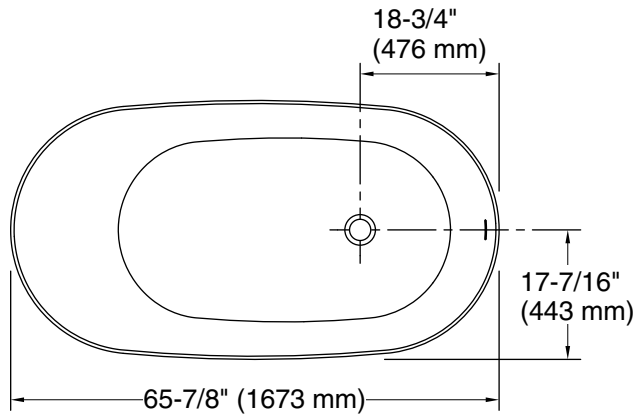

Brazn™
66" x 35" freestanding bath
K-21388

Features

- Freestanding design creates a striking focal point in your bathing area.
- 18" (457 mm) depth offers a deep soaking experience.
- Integral lumbar support.
- Slotted overflow allows for deep soaking.
- Center toe-tap drain color-matched to the bath.

Material

- Acrylic.

Installation

- Freestanding.

Included Components

Additional Components:
1381626-0

Codes/Standards

CSA B45.5/IAPMO Z124
ASTM E162
ASTM E662

**KOHLER® Plastic Baths and Shower
Bases Lifetime Limited Warranty**

See website for detailed warranty information.

Technical Information

All product dimensions are nominal.

Installation:	Freestanding
Drain location:	Center rear
Weight:	312.4 lbs (141.7 kg)
Water depth:	18" (457 mm)
Water capacity:	82.22 gal (311.2 L)

Notes

Measure your actual product for rough-in details.

Install this product according to the installation instructions.

The hot water supply should be 70% of the capacity of the bath or greater. Installations will vary.