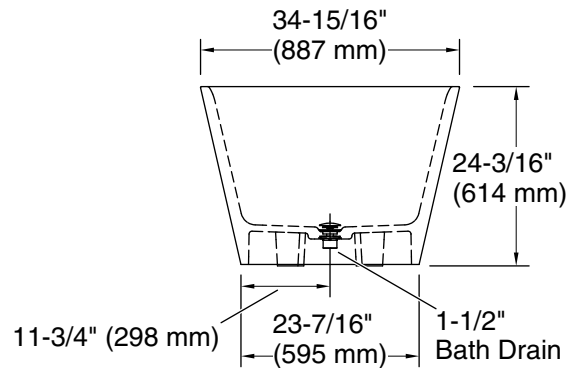

Brazn™
66" x 35" freestanding bath
K-21388

Features

- Freestanding design creates a striking focal point in your bathing area.
- 18" (457 mm) depth offers a deep soaking experience.
- Integral lumbar support.
- Slotted overflow allows for deep soaking.
- Center toe-tap drain color-matched to the bath.

Material

- Acrylic.

Installation

- Freestanding.

Included Components

Additional Components:
1381626-0

Codes/Standards

CSA B45.5/IAPMO Z124
ASTM E162
ASTM E662

**KOHLER® Plastic Baths and Shower
Bases Lifetime Limited Warranty**

See website for detailed warranty information.

Technical Information

All product dimensions are nominal.

Installation:	Freestanding
Drain location:	Center rear
Weight:	312.4 lbs (141.7 kg)
Water depth:	18" (457 mm)
Water capacity:	82.22 gal (311.2 L)

Notes

Measure your actual product for rough-in details.

Install this product according to the installation instructions.

The hot water supply should be 70% of the capacity of the bath or greater. Installations will vary.