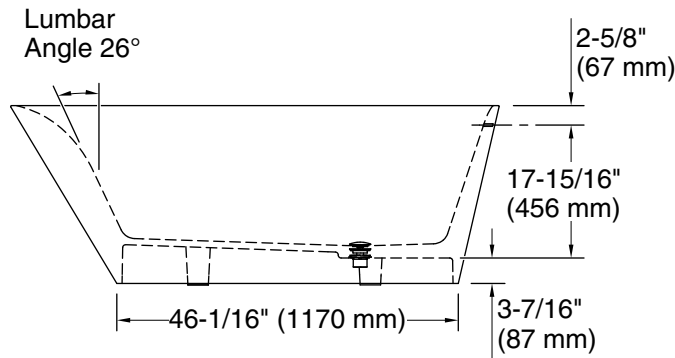

Brazn™
66" x 35" freestanding bath
K-21388

Features

- Freestanding design creates a striking focal point in your bathing area.
- 18" (457 mm) depth offers a deep soaking experience.
- Integral lumbar support.
- Slotted overflow allows for deep soaking.
- Center toe-tap drain color-matched to the bath.

Material

- Acrylic.

Installation

- Freestanding.

Included Components

Additional Components:
1381626-0

Codes/Standards

CSA B45.5/IAPMO Z124
ASTM E162
ASTM E662

**KOHLER® Plastic Baths and Shower
Bases Lifetime Limited Warranty**

See website for detailed warranty information.

Technical Information

All product dimensions are nominal.

Installation:	Freestanding
Drain location:	Center rear
Weight:	312.4 lbs (141.7 kg)
Water depth:	18" (457 mm)
Water capacity:	82.22 gal (311.2 L)

Notes

Measure your actual product for rough-in details.

Install this product according to the installation instructions.

The hot water supply should be 70% of the capacity of the bath or greater. Installations will vary.